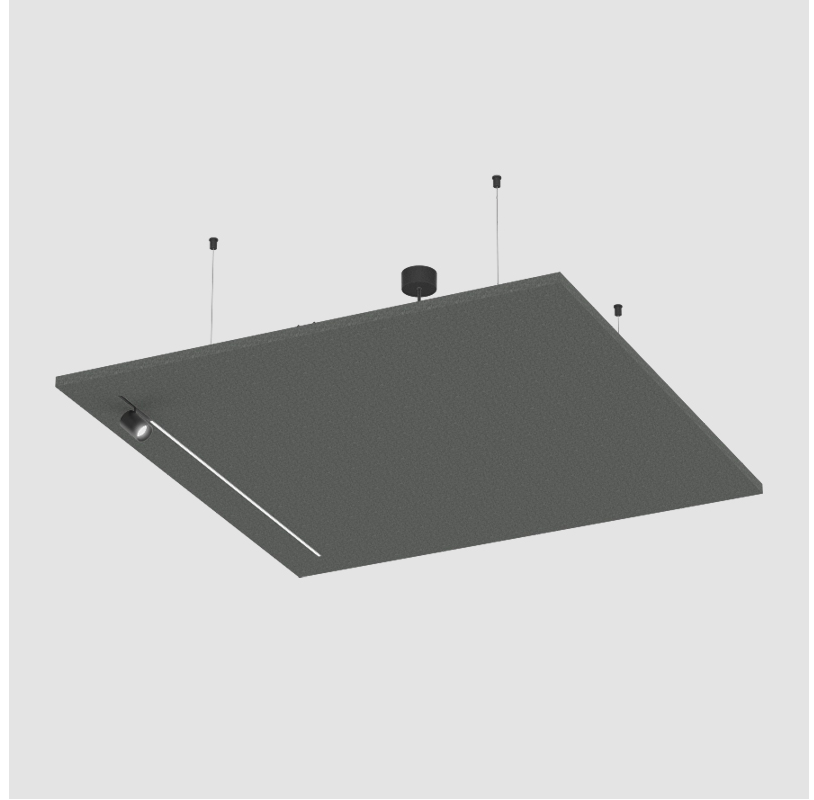

GENERAL

Series: Just Black Acoustic
Brand: Prolicht
Division: Architectural
Mounting Type: Suspension
Mounting Location: Ceiling

PHYSICAL

Shape: Square
Length (mm): 1200
Length (in): 47 1/4
Width (mm): 1200
Width (in): 47 1/4
Height (mm): 41
Height (in): 1 5/8

Light Distribution: Direct
Fixture Finish: [ANC / ASH / BNA / BTC / BZE / CEL / EGG / EVG / FOG / FOS / FST / FUA / IRI / IRO / KHA / LIC / LIM / MER / MSN / MUS / ONX / PEA / PLU / POL / PPY / RAY / ROY / RST / STE / SWD / TAN / TAU](#)

Holder Finish: [SSR / BKV / CWI / CRY / HAB / LAG / UFT / ITA / RUA / RUR / MIC / FTG / MYG / TWT / LOD / PUS / FRO / FUP / KIA / POP / BLS / SPG / MEY / GOH / GUM / CHC / COM / ABZ / JAG](#)

Fixture Material: Aluminum
Cable Details: [2,000mm / 6,000mm Transparent Cable](#)

ELECTRICAL

Lamp Type: LED
Input Wattage (W): 23
Total Output Wattage (W): 20.9
Dimming: Non-Dimmable
Driver Included: No
Driver Location: Remote
Driver Type: Constant Voltage - Universal
Driver Class: Class 2
Input Voltage (V): 120 - 277
Output Voltage (V): 24

LED

Color Temperature (°K): 2700
Max. Delivered Lumen (lm): 603
Nominal Lumen (lm): 862
CRI: >90 CRI
Lamp Life (hrs): 80000

OPTICAL

Beam Angle: 30

RATINGS AND CERTIFICATIONS

Certified By: Certified for North American Standards
IP rating: IP20

PROJECT _____
TYPE _____
SPECIFIER _____
QUANTITY _____
DATE _____